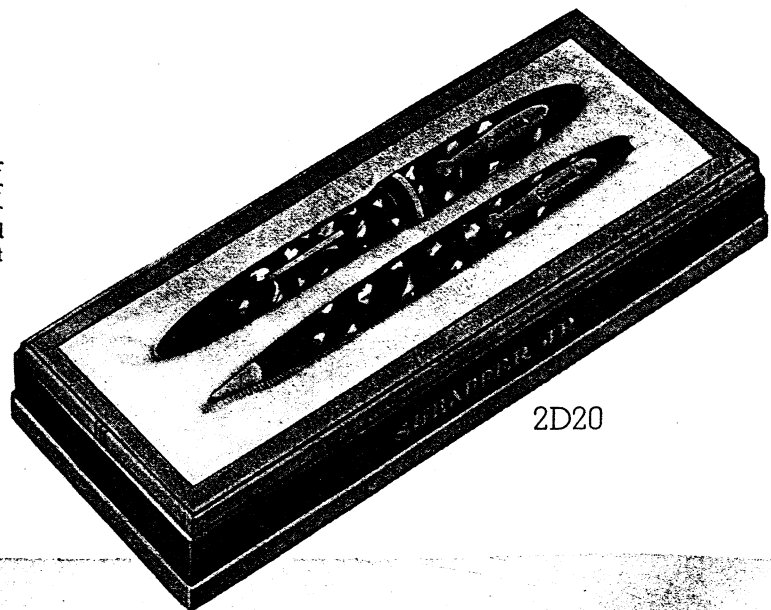

Sheaffer Vacuum

3W	LVAC	2L85—WUKAB	2E85—EHAPR	2C85—KALUL	2P85—RUTIG	2D85—WUKEB	2F85—KEFED	5.00

Sheaffer's Junior sets are fully streamlined for balance. The pen sells separately regularly for $2.75; the pencil for $2.00. Thus the customer gets a $4.75 value for $3.95, the recommended retail price. (Note: Sets are billed to dealer at standard discount off $4.10 list.)